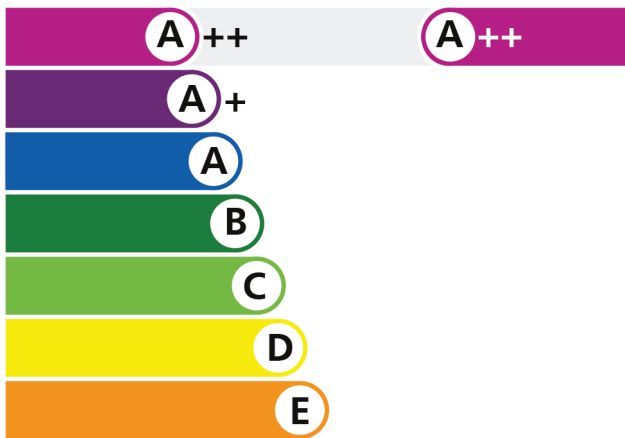

# Energy Window

Burbage Custom Windows Ltd

Deceuninck Heritage 2800 Series  
PVC-U Casement  
Standard Casement, Triple Glazed

<b>Energy Index (kWh/m<sup>2</sup>/year)</b> (BFRC Energy Index certificate for standard UK and Ireland windows and doors). Actual energy consumption for specific application depends on; building type, local climate and indoor temperature.	<b>22.00</b>
<b>For climate zones in</b>	UK & Ireland
<b>Thermal Transmittance (U window)</b>	0.96 W/m <sup>2</sup> .K
<b>Solar Factor (g window)</b>	0.40
<b>Effective Air Leakage (L factor)</b>	0.00 W/m <sup>2</sup> .K