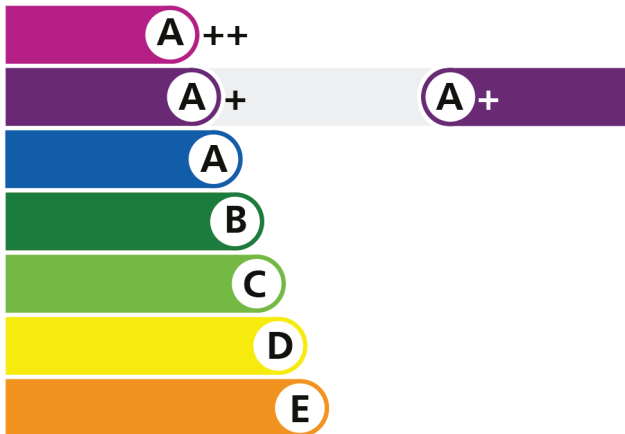

# Energy Window

Burbage Custom Windows Ltd

Deceuninck Heritage 2800 Series  
PVC-U Casement  
Standard Casement, Double Glazed

<b>Energy Index (kWh/m<sup>2</sup>/year)</b> (BFRC Energy Index certificate for standard UK and Ireland windows and doors). Actual energy consumption for specific application depends on; building type, local climate and indoor temperature.	<b>10.00</b>
<b>For climate zones in</b>	UK & Ireland
<b>Thermal Transmittance (U window)</b>	1.40 W/m <sup>2</sup> .K
<b>Solar Factor (g window)</b>	0.47
<b>Effective Air Leakage (L factor)</b>	0.00 W/m <sup>2</sup> .K