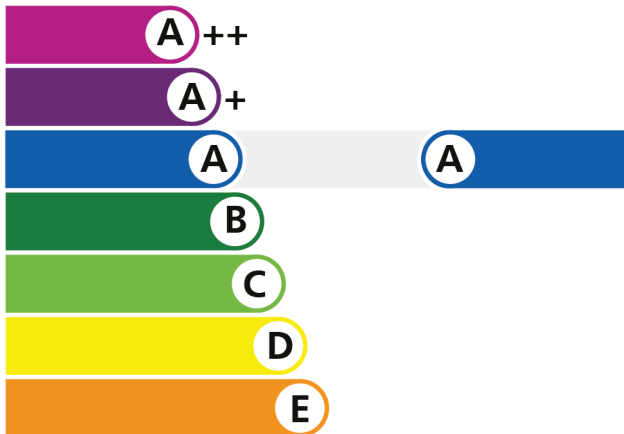

Energy Window

Burbage Custom Windows Ltd

Deceuninck Heritage 2800 Series
PVC-U Casement
Flush Casement, Double Glazed

Energy Index (kWh/m²/year)

(BFRC Energy Index certificate for standard UK and Ireland windows and doors). Actual energy consumption for specific application depends on; building type, local climate and indoor temperature.

7.00

For climate zones in

UK & Ireland

Thermal Transmittance (U window)

1.40 W/m².K

Solar Factor (g window)

0.46

Effective Air Leakage (L factor)