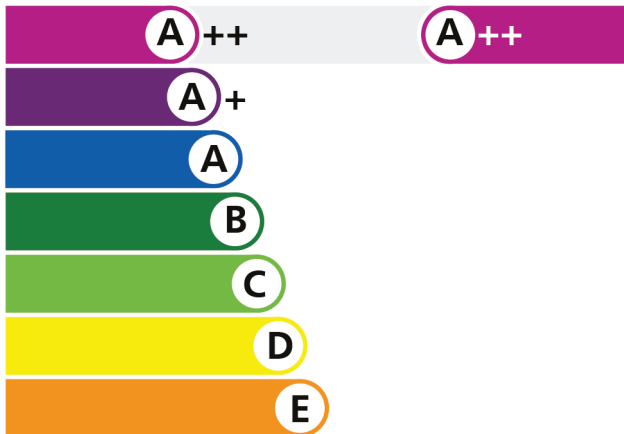

Energy Window

Burbage Custom Windows Ltd

Optima chamfered/sculptured
Casement PVC-U window
Optima chamfered/sculptured
Casement Window (triple)

Energy Index (kWh/m²/year)

(BFRC Energy Index certificate for standard UK and Ireland windows and doors). Actual energy consumption for specific application depends on; building type, local climate and indoor temperature.

22.00

For climate zones in

UK & Ireland

Thermal Transmittance (U window)

1.00 W/m².K

Solar Factor (g window)

0.40

Effective Air Leakage (L factor)