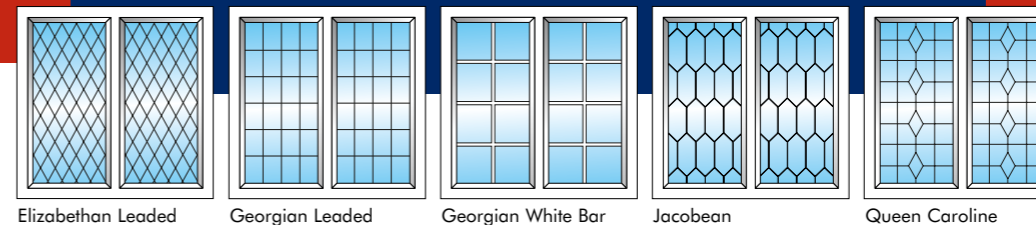

Superior in every sense. *System Seventy* is a fully integrated window collection developed by PROFILE 22 for today's homeowners.

Glass and glazing options

An array of distinctive and decorative glass and glazing designs are available for the 70mm system. Ask for further details.